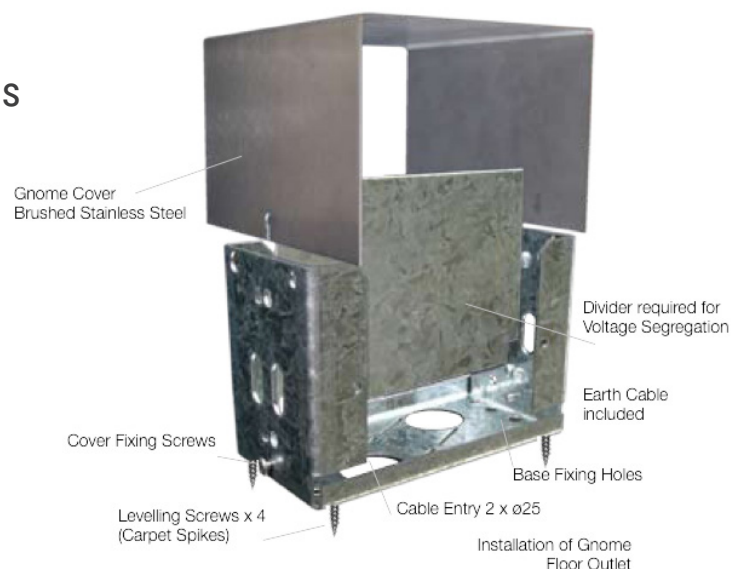

DATA SHEET

PART NUMBER

E3G1, E3G1-2G, E3G1-GD, E3G1-R

MODEL DESCRIPTION

Gnome Series Stainless Steel Floor Outlets

TECHNICAL DATA

PART NUMBER	DESCRIPTION	FINISH	DIMENSIONS
E3G1		Stainless Steel	
E3G1-BL	Single Gnome Floor Outlet (Unloaded)	Powder Coated - Matt Black 19319	121mm W x 95mm D x 81mm H
E3G1-WS		Powder Coated - White Satin 1139S	
E3G1-2G	Single Gnome Floor Outlet (Loaded) Includes: E3G1 + 1 x Double GPO 10A White (OS2LWH)	Stainless Steel	121mm W x 95mm D x 81mm H
E3G1-2G-BL		Powder Coated - Matt Black 19319	
E3G1-2G-WS		Powder Coated - White Satin 1139S	
E3G1-GD	Single Gnome Floor Outlet (Loaded) Includes: E3G1 + 1 x Double GPO 10A White (OS2LWH) + 1 x 2 Gang Data Plate (OSPL2WH)	Stainless Steel	121mm W x 95mm D x 81mm H
E3G1-GD-BL		Powder Coated - Matt Black 19319	
E3G1-GD-WS		Powder Coated - White Satin 1139S	
E3G1-R	Single Gnome Riser Kit	Extended cover - Stainless Steel Spacer plate (riser) - Matt White 2721139M	121mm W x 95mm D x 101mm H

DATA SHEET

PART NUMBER E3G2, E3G2-GD, E3G2-R

MODEL DESCRIPTION

Super Gnome Series Stainless Steel Floor Outlets

E3G2

E3G2-GD

TECHNICAL DATA

PART NUMBER	DESCRIPTION	FINISH	DIMENSIONS
E3G2	Double Gnome Floor Outlet (Unloaded)	Stainless Steel	238mm W x 95mm D x 81mm H
E3G2-BL		Powder Coated - Matt Black 19319	
E3G2-WS		Powder Coated - White Satin 1139S	
E3G2-GD	Double Gnome Floor Outlet (Loaded) Includes: E3G2 + 2 x Double GPO 10A White (OS2LWH) + 2 x 2 Gang Data Plate (OSPL2WH)	Stainless Steel	238mm W x 95mm D x 81mm H
E3G2-GD-BL		Powder Coated - Matt Black 19319	
E3G2-GD-WS		Powder Coated - White Satin 1139S	
E3G2-R	Double Gnome Riser Kit	Extended cover - Stainless Steel Spacer plate (riser) - Matt White 2721139M	238mm W x 95mm D x 101mm H