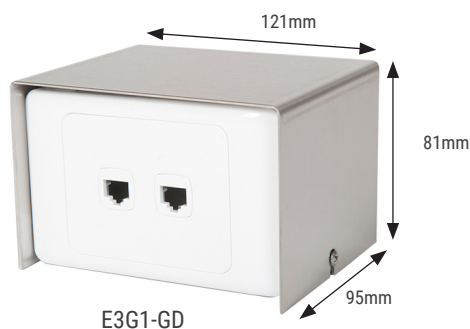

DATA SHEET

PART NUMBER

E3G1, E3G1-2G, E3G1-GD, E3G1-R

MODEL DESCRIPTION

Gnome Series Stainless Steel Floor Outlets

TECHNICAL DATA

PART NUMBER	DESCRIPTION	FINISH	DIMENSIONS
E3G1		Stainless Steel	
E3G1-BL	Single Gnome Floor Outlet (Unloaded)	Powder Coated - Matt Black 19319	121mm W x 95mm D x 81mm H
E3G1-WS		Powder Coated - White Satin 1139S	
E3G1-2G	Single Gnome Floor Outlet (Loaded) Includes: E3G1 + 1 x Double GPO 10A White (OS2LWH)	Stainless Steel	121mm W x 95mm D x 81mm H
E3G1-2G-BL		Powder Coated - Matt Black 19319	
E3G1-2G-WS		Powder Coated - White Satin 1139S	
E3G1-GD	Single Gnome Floor Outlet (Loaded) Includes: E3G1 + 1 x Double GPO 10A White (OS2LWH) + 1 x 2 Gang Data Plate (OSPL2WH)	Stainless Steel	121mm W x 95mm D x 81mm H
E3G1-GD-BL		Powder Coated - Matt Black 19319	
E3G1-GD-WS		Powder Coated - White Satin 1139S	
E3G1-R	Single Gnome Riser Kit	Extended cover - Stainless Steel Spacer plate (riser) - Matt White 2721139M	121mm W x 95mm D x 101mm H

DATA SHEET

PART NUMBER E3G2, E3G2-GD, E3G2-R

MODEL DESCRIPTION

Super Gnome Series Stainless Steel Floor Outlets

E3G2

E3G2-GD

TECHNICAL DATA

PART NUMBER	DESCRIPTION	FINISH	DIMENSIONS
E3G2	Double Gnome Floor Outlet (Unloaded)	Stainless Steel	238mm W x 95mm D x 81mm H
E3G2-BL		Powder Coated - Matt Black 19319	
E3G2-WS		Powder Coated - White Satin 1139S	
E3G2-GD	Double Gnome Floor Outlet (Loaded) Includes: E3G2 + 2 x Double GPO 10A White (OS2LWH) + 2 x 2 Gang Data Plate (OSPL2WH)	Stainless Steel	238mm W x 95mm D x 81mm H
E3G2-GD-BL		Powder Coated - Matt Black 19319	
E3G2-GD-WS		Powder Coated - White Satin 1139S	
E3G2-R	Double Gnome Riser Kit	Extended cover - Stainless Steel Spacer plate (riser) - Matt White 2721139M	238mm W x 95mm D x 101mm H