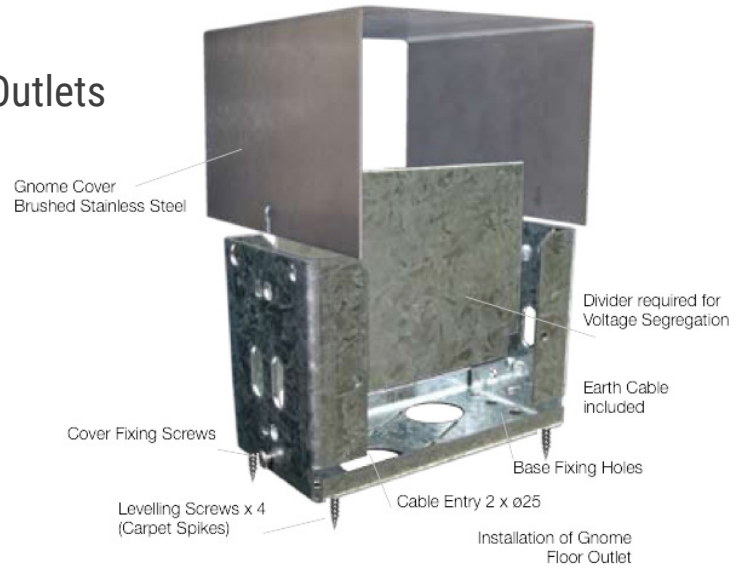

DATA SHEET

PART NUMBER

E3G1, E3G1-2G, E3G1-GD, E3G1-R

MODEL DESCRIPTION

Gnome Series Stainless Steel Floor Outlets

TECHNICAL DATA

PART NUMBER	DESCRIPTION	FINISH	DIMENSIONS
E3G1		Stainless Steel	
E3G1-BL	Single Gnome Floor Outlet (Unloaded)	Powder Coated - Matt Black 19319	121mm W x 95mm D x 81mm H
E3G1-WS		Powder Coated - White Satin 1139S	
E3G1-2G	Single Gnome Floor Outlet (Loaded) Includes: E3G1 + 1 x Double GPO 10A White (OS2LWH)	Stainless Steel	121mm W x 95mm D x 81mm H
E3G1-2G-BL		Powder Coated - Matt Black 19319	
E3G1-2G-WS		Powder Coated - White Satin 1139S	
E3G1-GD	Single Gnome Floor Outlet (Loaded) Includes: E3G1 + 1 x Double GPO 10A White (OS2LWH) + 1 x 2 Gang Data Plate (OSPL2WH)	Stainless Steel	121mm W x 95mm D x 81mm H
E3G1-GD-BL		Powder Coated - Matt Black 19319	
E3G1-GD-WS		Powder Coated - White Satin 1139S	
E3G1-R	Single Gnome Riser Kit	Extended cover - Stainless Steel Spacer plate (riser) - Matt White 2721139M	121mm W x 95mm D x 101mm H

DATA SHEET

PART NUMBER E3G2, E3G2-GD, E3G2-R

MODEL DESCRIPTION

Super Gnome Series Stainless Steel Floor Outlets

E3G2

E3G2-GD

TECHNICAL DATA

PART NUMBER	DESCRIPTION	FINISH	DIMENSIONS
E3G2	Double Gnome Floor Outlet (Unloaded)	Stainless Steel	238mm W x 95mm D x 81mm H
E3G2-BL		Powder Coated - Matt Black 19319	
E3G2-WS		Powder Coated - White Satin 1139S	
E3G2-GD	Double Gnome Floor Outlet (Loaded) Includes: E3G2 + 2 x Double GPO 10A White (OS2LWH) + 2 x 2 Gang Data Plate (OSPL2WH)	Stainless Steel	238mm W x 95mm D x 81mm H
E3G2-GD-BL		Powder Coated - Matt Black 19319	
E3G2-GD-WS		Powder Coated - White Satin 1139S	
E3G2-R	Double Gnome Riser Kit	Extended cover - Stainless Steel Spacer plate (riser) - Matt White 2721139M	238mm W x 95mm D x 101mm H