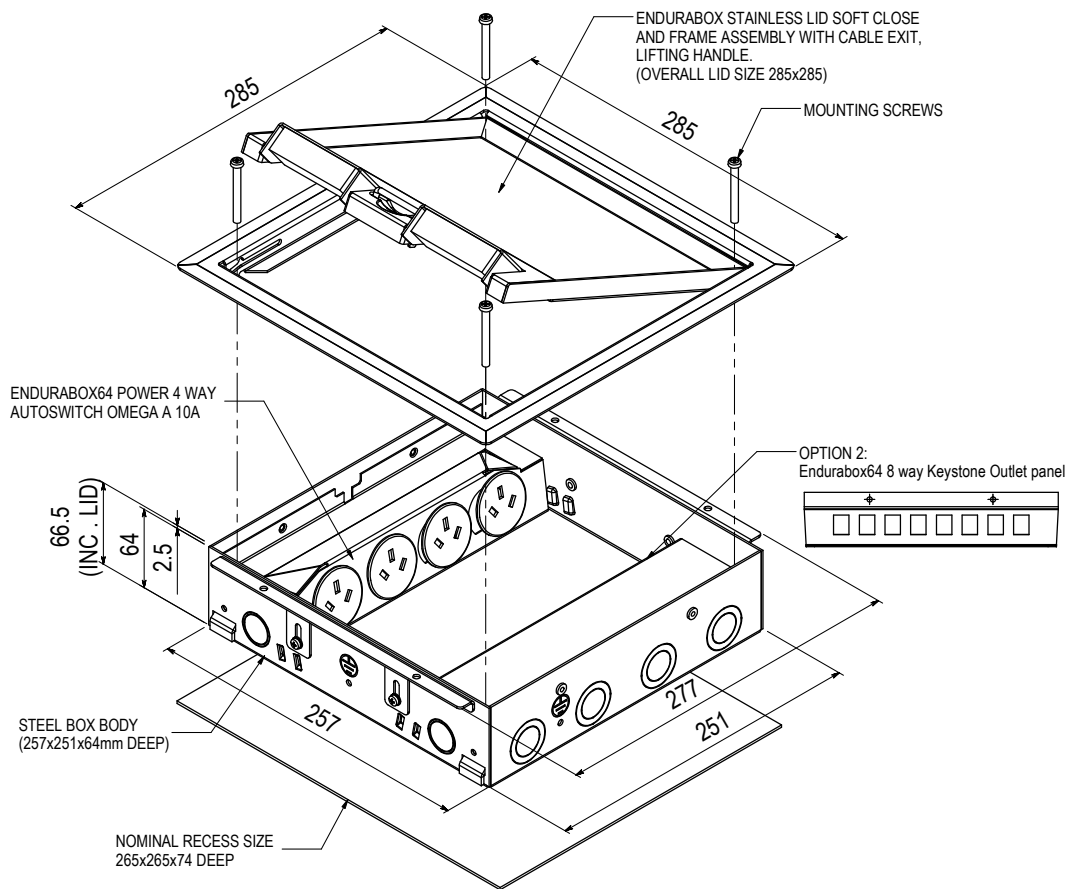

ASSEMBLY DIAGRAM

EB6SRB4P8D

MODEL DESCRIPTION

EB64 BOX, STAINLESS STEEL RECESS SOFT CLOSE LID BEVEL SURROUND, 4 X AUTO SWITCHED POWER, PROVISION TO MOUNT 8 X KEYSTONE DATA (EXCLUDES BEZEL)

CONDUIT KNOCKOUT LOCATIONS

SECTION THRU'BOX