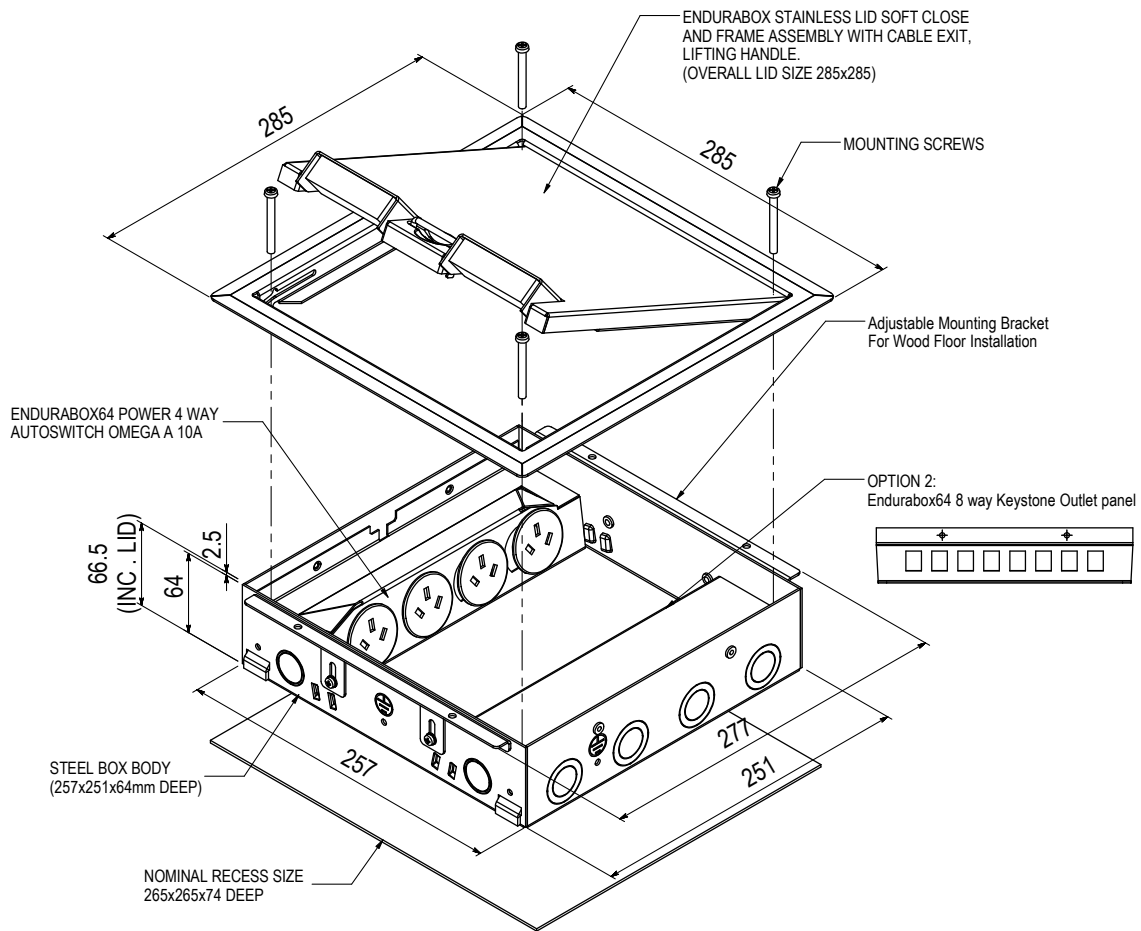

PART NUMBER

EB6SFB4P8D

MODEL DESCRIPTION

EB64 BOX, STAINLESS STEEL FLUSH SOFT CLOSE LID BEVEL SURROUND, 4 X AUTO SWITCHED POWER, PROVISION TO MOUNT 8 X KEYSTONE DATA (EXCLUDES BEZEL)

- EnduraBox 64 Series Floor Box with Flush Stainless Steel Lid
- Box size 257 x 251 x 64mm Deep
- Fitted with 4 x Auto-Switching 10A power outlets and Provision to Mount 8 x Keystone Data (Excludes Bezel)
- Floor Box Lid 304 Grade Stainless Steel with Soft Closing Functionality

ASSEMBLY DIAGRAM

EB6SFB4P8D

MODEL DESCRIPTION

EB64 BOX, STAINLESS STEEL FLUSH SOFT CLOSE LID BEVEL SURROUND, 4 X AUTO SWITCHED POWER, PROVISION TO MOUNT 8 X KEYSTONE DATA (EXCLUDES BEZEL)

PART NUMBER

EB6SRB4P8D

MODEL DESCRIPTION

EB64 BOX, STAINLESS STEEL RECESS SOFT CLOSE LID BEVEL SURROUND, 4 X AUTO SWITCHED POWER, PROVISION TO MOUNT 8 X KEYSTONE DATA (EXCLUDES BEZEL)

- EnduraBox 64 Series Floor Box with Recess Stainless Steel Lid
- Box size 257 x 251 x 64mm Deep
- Fitted with 4 x Auto-Switching 10A power outlets and Provision to Mount 8 x Keystone Data (Excludes Bezel)
- Floor Box Lid 304 Grade Stainless Steel with Soft Closing Functionality