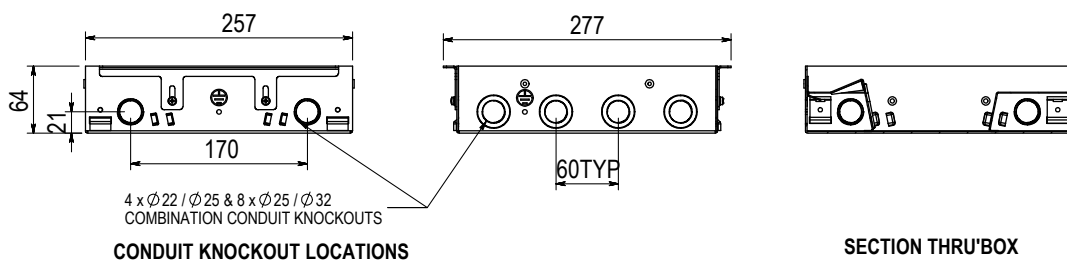

PART NUMBER

EB6SFB4P8D

MODEL DESCRIPTION

EB64 BOX, STAINLESS STEEL FLUSH SOFT CLOSE LID BEVEL SURROUND, 4 X AUTO SWITCHED POWER, PROVISION TO MOUNT 8 X KEYSTONE DATA (EXCLUDES BEZEL)

- EnduraBox 64 Series Floor Box with Flush Stainless Steel Lid
- Box size 257 x 251 x 64mm Deep
- Fitted with 4 x Auto-Switching 10A power outlets and Provision to Mount 8 x Keystone Data (Excludes Bezel)
- Floor Box Lid 304 Grade Stainless Steel with Soft Closing Functionality

ASSEMBLY DIAGRAM

EB6SFB4P8D

MODEL DESCRIPTION

EB64 BOX, STAINLESS STEEL FLUSH SOFT CLOSE LID BEVEL SURROUND, 4 X AUTO SWITCHED POWER, PROVISION TO MOUNT 8 X KEYSTONE DATA (EXCLUDES BEZEL)

PART NUMBER

EB6SRB4P8D

MODEL DESCRIPTION

EB64 BOX, STAINLESS STEEL RECESS SOFT CLOSE LID BEVEL SURROUND, 4 X AUTO SWITCHED POWER, PROVISION TO MOUNT 8 X KEYSTONE DATA (EXCLUDES BEZEL)

- EnduraBox 64 Series Floor Box with Recess Stainless Steel Lid
- Box size 257 x 251 x 64mm Deep
- Fitted with 4 x Auto-Switching 10A power outlets and Provision to Mount 8 x Keystone Data (Excludes Bezel)
- Floor Box Lid 304 Grade Stainless Steel with Soft Closing Functionality