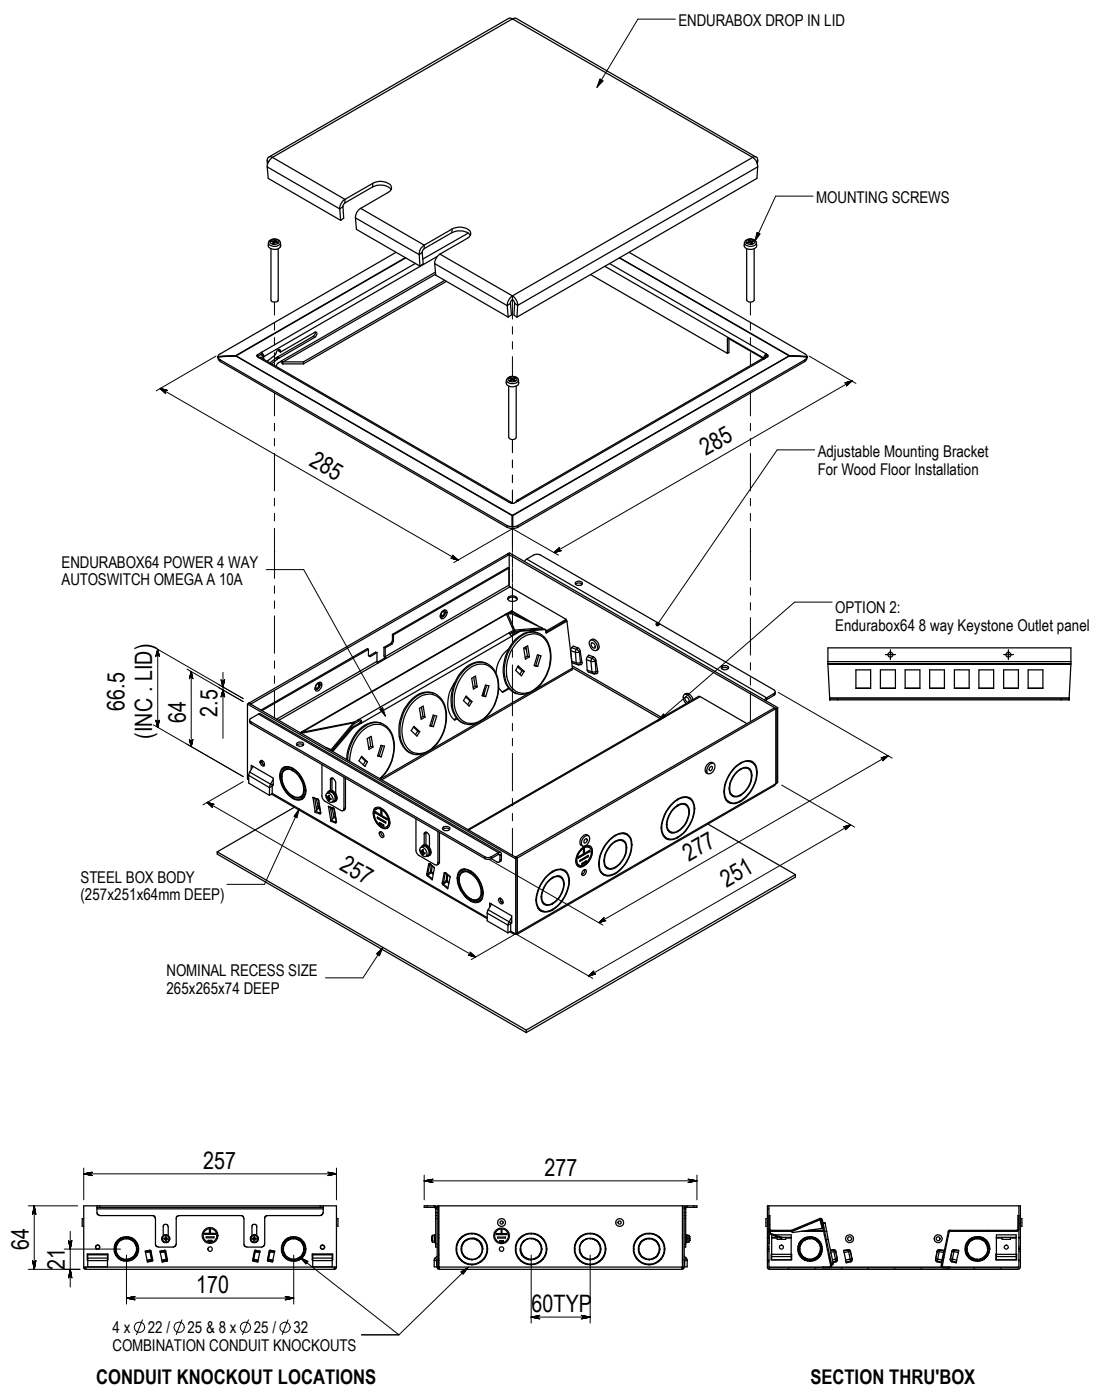

ASSEMBLY DIAGRAM

EB6DCS4P8D

MODEL DESCRIPTION

EB64 BOX, DROP IN LID, CARPET SURROUND, 4 X AUTO SWITCHED POWER, PROVISION TO MOUNT 8 X KEYSTONE DATA (EXCLUDES BEZEL)

PART NUMBER

EB6PRB4P8D

MODEL DESCRIPTION

EB64 BOX, PLASTIC RECESS LID BEVEL SURROUND, 4 X AUTO SWITCHED POWER, PROVISION TO MOUNT 8 X KEYSTONE DATA (EXCLUDES BEZEL)