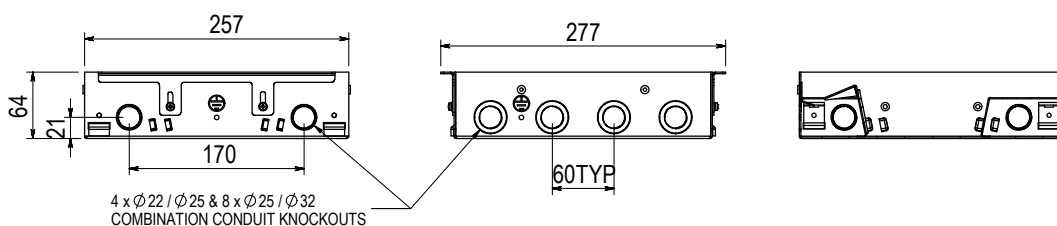

ASSEMBLY DIAGRAM

EB6SRB4P8D

MODEL DESCRIPTION

EB64 BOX, STAINLESS STEEL RECESS SOFT CLOSE LID BEVEL SURROUND, 4 X AUTO SWITCHED POWER, PROVISION TO MOUNT 8 X KEYSTONE DATA (EXCLUDES BEZEL)

CONDUIT KNOCKOUT LOCATIONS