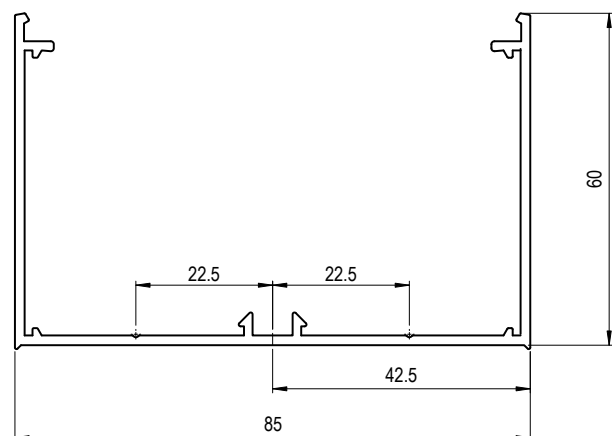

PART NUMBER

SKIRTING CHANNEL / 85x60

MODEL DESCRIPTION

COMPLETE POWER/ DATA CABLE SKIRTING CHANNEL SYSTEM - 85, 110 AND 170MM DEEP

- Complete Power/ Data cable channel system - 85, 110 and 170mm deep
- 3 metre lengths
- CAT6/6A capable
- Available in the range of Dulux powder coat colours
- Standard ex stock colour - Penrose White and Black
- Full segregation of power and data cables
- High quality aluminium duct body with snap-on cover plates
- Single or double compartment
- Clip-on removable cable dividers
- Power and Data outlets surface mount
- Compatible with all major brands of outlets

Trunking

| SIZE | BODY & LIDS | DESCRIPTION | FINISH |
|-------|-------------|-------------------------------|---------------|
| 85x60 | 14171001 | CAT6 DUCT 85MM BODY 3M | Mill* |
| | 14171201-BL | CAT6 DUCT 85MM BODY 3M BLACK | Satin Black |
| | 14171201-PW | CAT6 DUCT 85MM BODY 3M P/C PW | Penrose White |